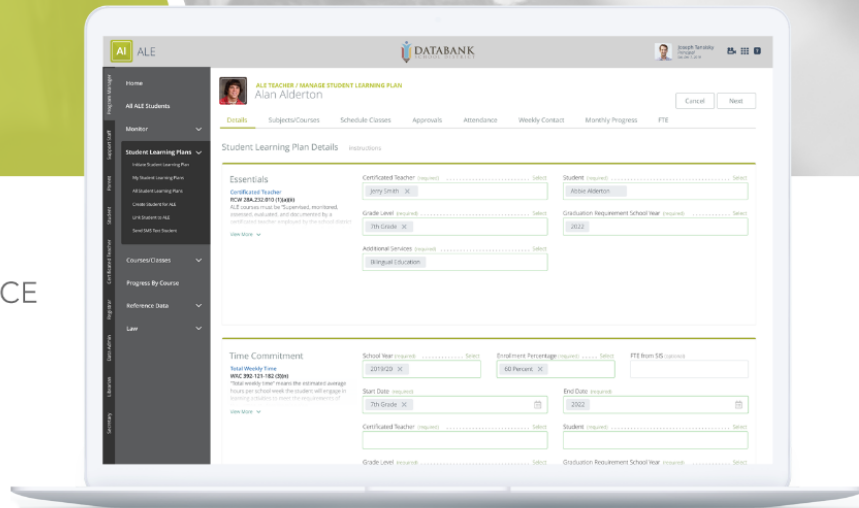

ALTERNATIVE LEARNING EXPERIENCE
Release Notes - 2022.6.10

Introduction

The following document will highlight the various improvements we have made to our application Alternative Learning Experience (ALE), located in our application bundle “Alternative Learning”.

<https://schooldata.net/suite/applications/alternative-learning-experience/>

New Features

ALE-2494

Add Student Calendar to WSLP

ALE-2492

Add ability to Cancel ALE Class Meetings

ALE-2491

Event Calendar: Improvements to 'Add Record' Modal

ALE-2490

Event Calendar: Auto Surface Excluded Dates on Event Calendar and Student Calendar

ALE-2487

Parent Summary Page: Surface family Calendar that displays Scheduled Classes, Excluded Days and Events