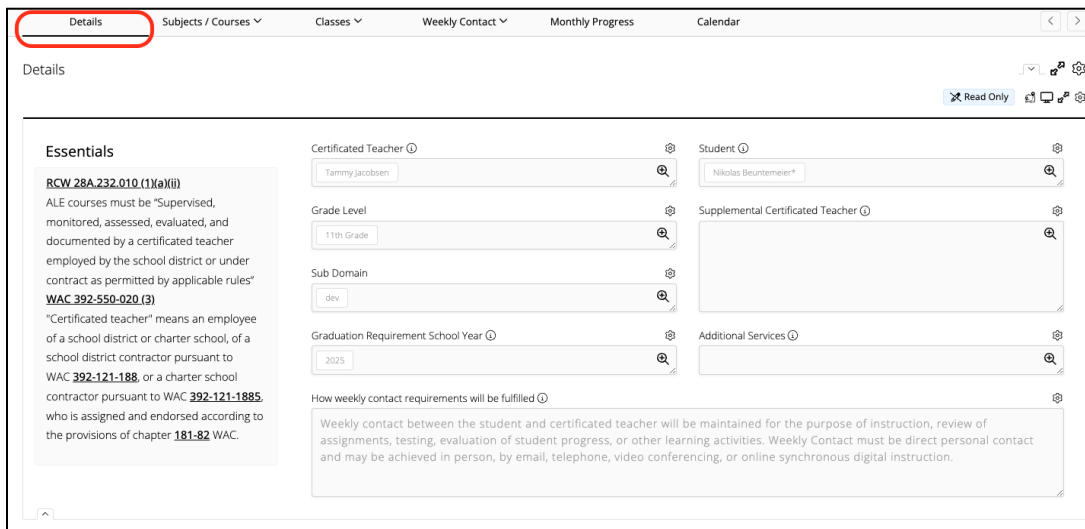

## ALE Parents: Viewing the Student Learning Plan (Connect)

1. Once logged in, start under **My Students** in the left navigation menu.
2. You will see the **Parent My Students** page, where you can find your students and their written Student Learning Plans (wSLPs).
3. Under the student you want to view, click **Review WSLP** or **Review Pending WSLP**. If there are multiple SLPs, note the school year.

4. You will then be viewing the **Details** tab, where you can see basic information about the plan.

- Navigate to the **Subjects/Courses** tab and choose **SLP Courses**. This will show all the courses and classes that your child is enrolled in. To see details on a specific course, click on the course title.