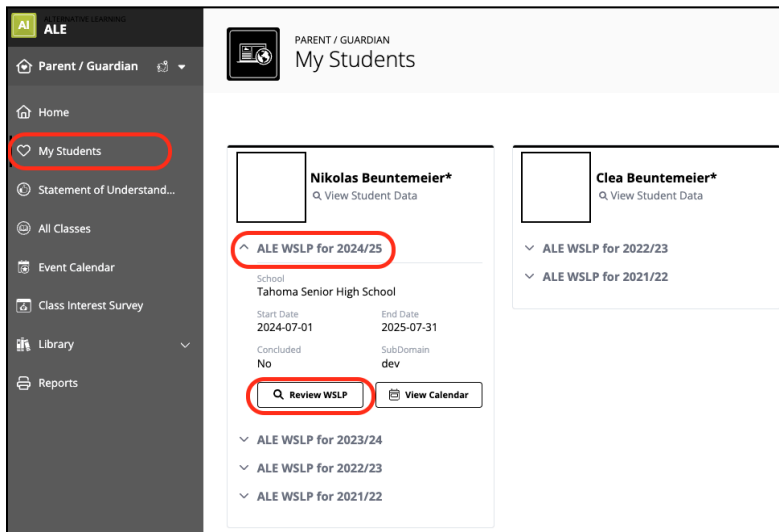

## ALE Parents: Viewing the Student Learning Plan (Connect)

1. Once logged in, start under **My Students** in the left navigation menu.
2. You will see the **Parent My Students** page, where you can find your students and their written Student Learning Plans (wSLPs).
3. Under the student you want to view, click **Review WSLP** or **Review Pending WSLP**. If there are multiple SLPs, note the school year.

4. You will then be viewing the **Details** tab, where you can see basic information about the plan.

- Navigate to the **Subjects/Courses** tab and choose **SLP Courses**. This will show all the courses and classes that your child is enrolled in. To see details on a specific course, click on the course title.