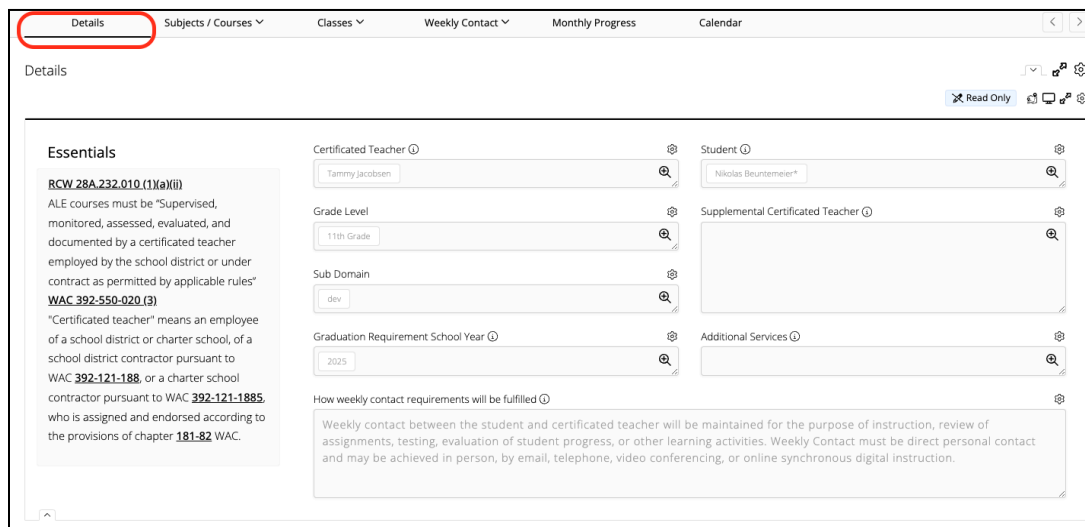

ALE Connect Application for Parents: Viewing the Student Learning Plan

1. Once logged in, Start under **My Students** in the left navigation menu.
2. You will see the Parent My Students page, where you can find your students and their written Student Learning Plans (wSLPs).
3. Under the student you want to view, click **Review WSLP** or **Review Pending WSLP**. If there are multiple SLPs, note the school year.

4. You will then be viewing the **Details tab**, where you can see basic information about the plan.

- Navigate to the **Subjects/Courses** tab and choose **SLP Courses**. This will show all the courses and classes that your child is enrolled in. To see details on a specific course, click on the course title.