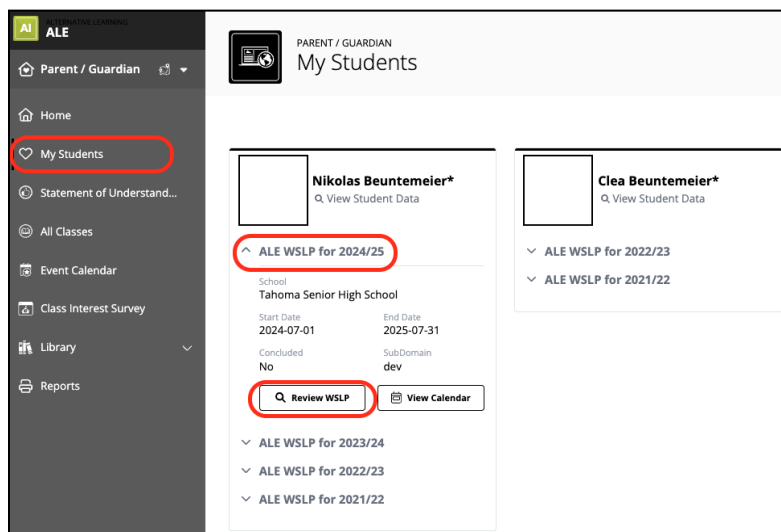

ALE Connect Application for Parents: Viewing the Student Learning Plan

1. Once logged in, Start under **My Students** in the left navigation menu.
2. You will see the Parent My Students page, where you can find your students and their written Student Learning Plans (wSLPs).
3. Under the student you want to view, click **Review WSLP** or **Review Pending WSLP**. If there are multiple SLPs, note the school year.

4. You will then be viewing the **Details tab**, where you can see basic information about the plan.

- Navigate to the **Subjects/Courses** tab and choose **SLP Courses**. This will show all the courses and classes that your child is enrolled in. To see details on a specific course, click on the course title.