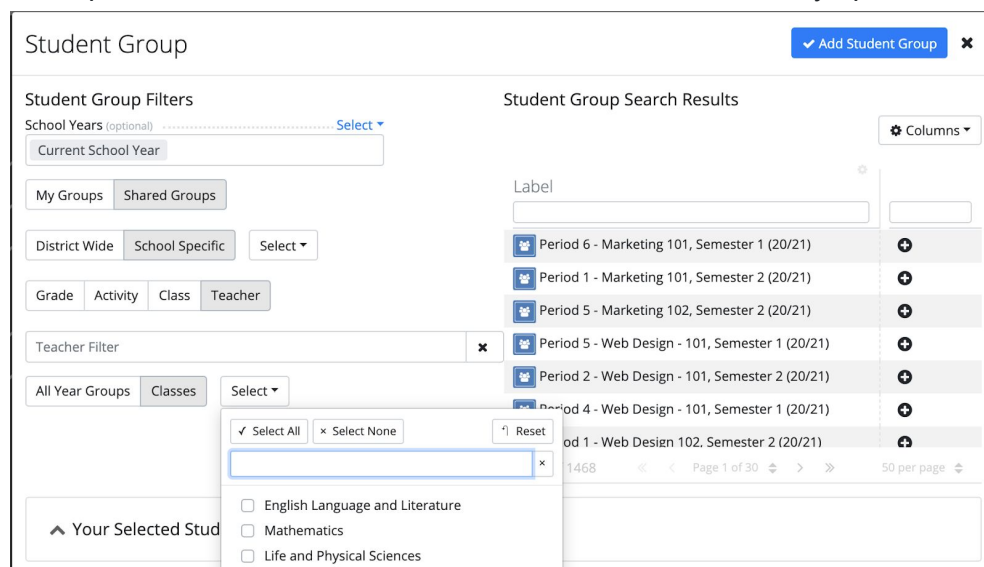

## ALE Application: Email/Communication Tool

From the Certificated Teacher role, users can retrieve email addresses associated with parents and/or students. Click on “Email List” from the left hand navigation menu, choose from the following selections:

- Student Email Address
- Parent Email Address
- Source
  - Class
  - Grade Level
  - SLP Certificated Teacher
  - Program
  - Student Group

Then select from the corresponding modal (pop-up):

If “Student Group” is the chosen “Source,” then the selections have many options:

The selected “Label” will appear in the bottom of the window under “Your Selected Student Group.”

The screenshot shows a web interface for selecting student groups. On the left, under "Student Group Filters", there are options for "School Years" (set to "Current School Year"), "My Groups" and "Shared Groups" tabs, and "District Wide" and "School Specific" buttons. On the right, "Student Group Search Results" shows a list of groups with a "Label" input field above them. The groups listed are: West Valley School District (20/21), All Kindergarten Students (20/21), All 1st Grade Students (20/21), All 2nd Grade Students (20/21), All 3rd Grade Students (20/21), and All 4th Grade Students (20/21). At the bottom, a box labeled "Your Selected Student Group 1" contains the text "Students attending Apple Valley Elementary (20/21)", which is circled in red.