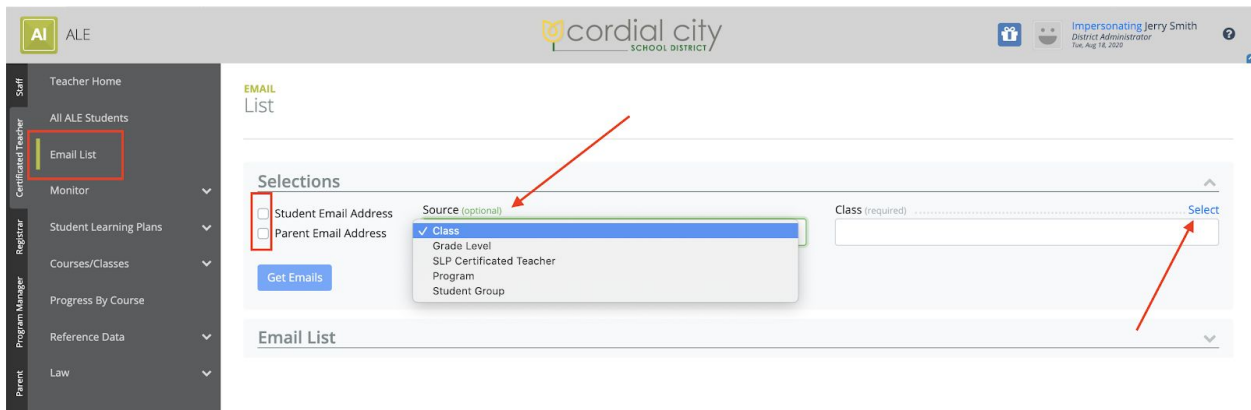

## ALE Application: Email/Communication Tool

From the Certificated Teacher role, users can retrieve email addresses associated with parents and/or students. Click on “Email List” from the left hand navigation menu, choose from the following selections:

- Student Email Address
- Parent Email Address
- Source
  - Class
  - Grade Level
  - SLP Certificated Teacher
  - Program
  - Student Group

Then select from the corresponding modal (pop-up):

If “Student Group” is the chosen “Source,” then the selections have many options:

The selected “Label” will appear in the bottom of the window under “Your Selected Student Group.”

The screenshot shows a web interface for selecting student groups. On the left, under "Student Group Filters", there are options for "School Years" (set to "Current School Year"), "My Groups" and "Shared Groups" tabs, and "District Wide" and "School Specific" buttons. On the right, "Student Group Search Results" shows a list of groups with a "Label" input field above them. The groups listed are: West Valley School District (20/21), All Kindergarten Students (20/21), All 1st Grade Students (20/21), All 2nd Grade Students (20/21), All 3rd Grade Students (20/21), and All 4th Grade Students (20/21). At the bottom, a box labeled "Your Selected Student Group 1" contains the text "Students attending Apple Valley Elementary (20/21)", which is circled in red.