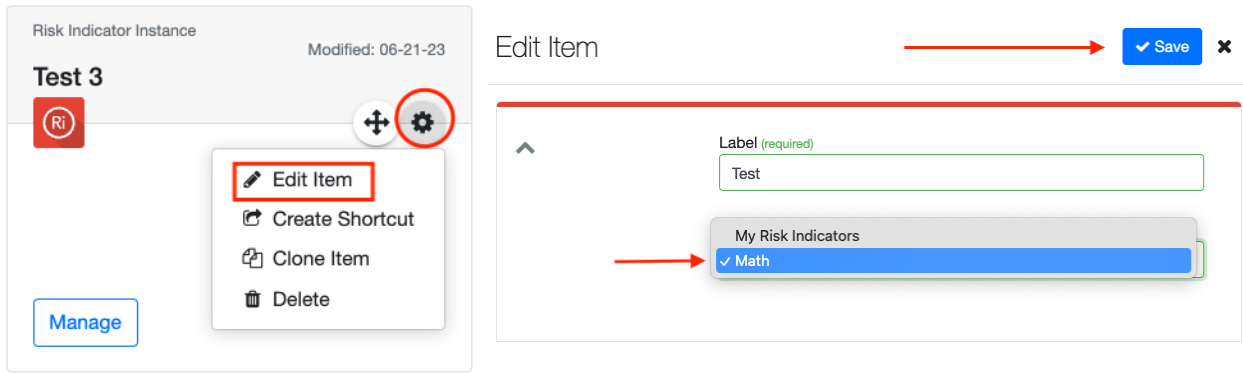

To **filter** your configurations by a keyword, type your search into the textbox next to the "Actions" button in the upper right-hand corner.

To create a new category, click the **“Actions”** button and select **“Add new Category”** at the bottom of the dropdown menu.

Fill out the information in the modal that pops up and hit the **“Save”** button. You can **Edit** or **Delete** the new Category folder by clicking the **Action** gear.

Create Category → [Save](#) ✕

Label (required)

Description (optional)

Make Category Available in All Apps

Move To Category (optional)

To add a configuration to a category, click on the **Action** gear of a configuration and then select **Edit Item**. A pop-over window will appear. Select **“Move To Category”** and choose your category from the drop-down menu. Then, hit **“Save.”**

To open a category, hit the "Browse Category" button.

To view a category tree, click the "Actions" button and select the "Open Category Tree" option to quickly browse your categories.