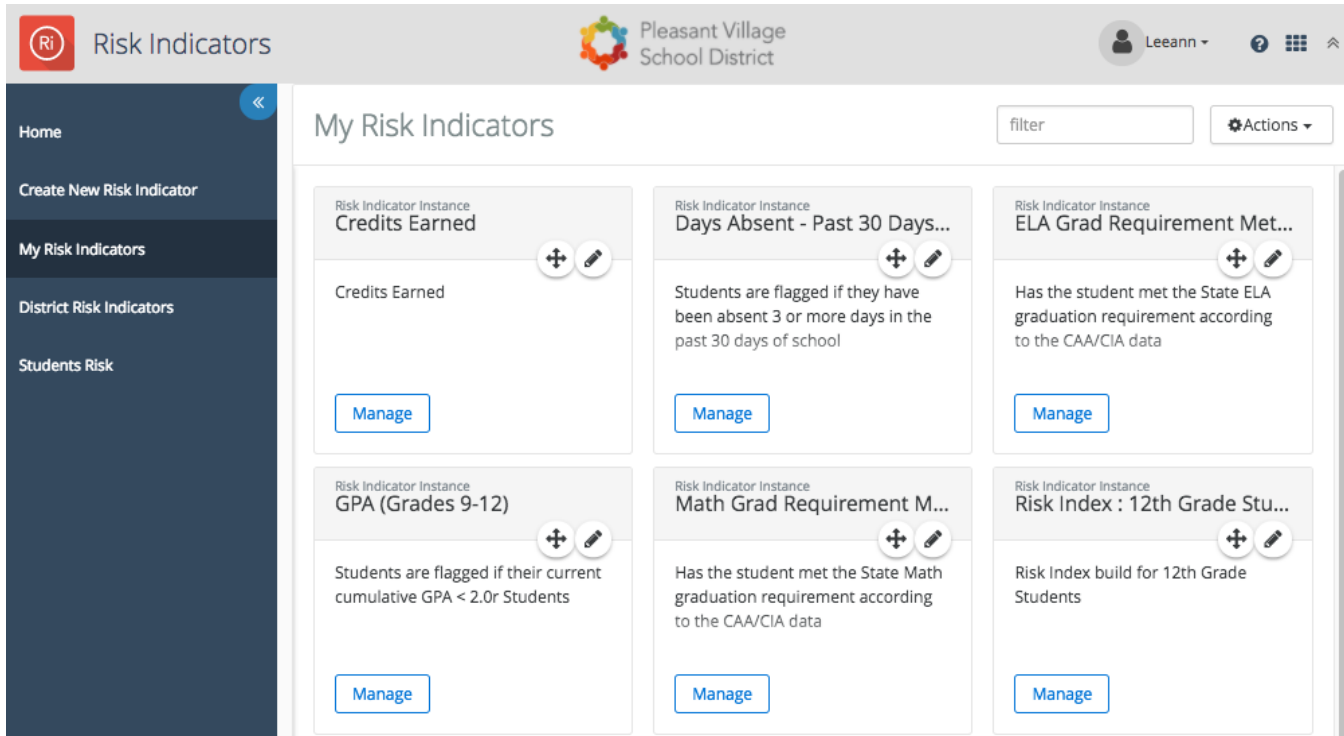

My Risk Indicator.

When a user creates new risk indicator configurations, they will be added to your **My Risk Indicators** page and displayed in grid view by default.

To switch the display mode, click the **Actions gear** button in the upper right-hand corner. You can switch from the default **Grid** to the **Columns** or **List**.

To view the description click the caret icon.

My Risk Indicators filter Actions ▾

Risk Indicator Instance
Credits Earned ▼ + ✎ [Manage](#)

Risk Indicator Instance
Days Absent - Past 30 Days (Grades K-12) ▲ + ✎ [Manage](#)

To open a category, hit the "Browse Category" button.

To view a category tree, click the "Actions" button and select the "Open Category Tree" option to quickly browse your categories.