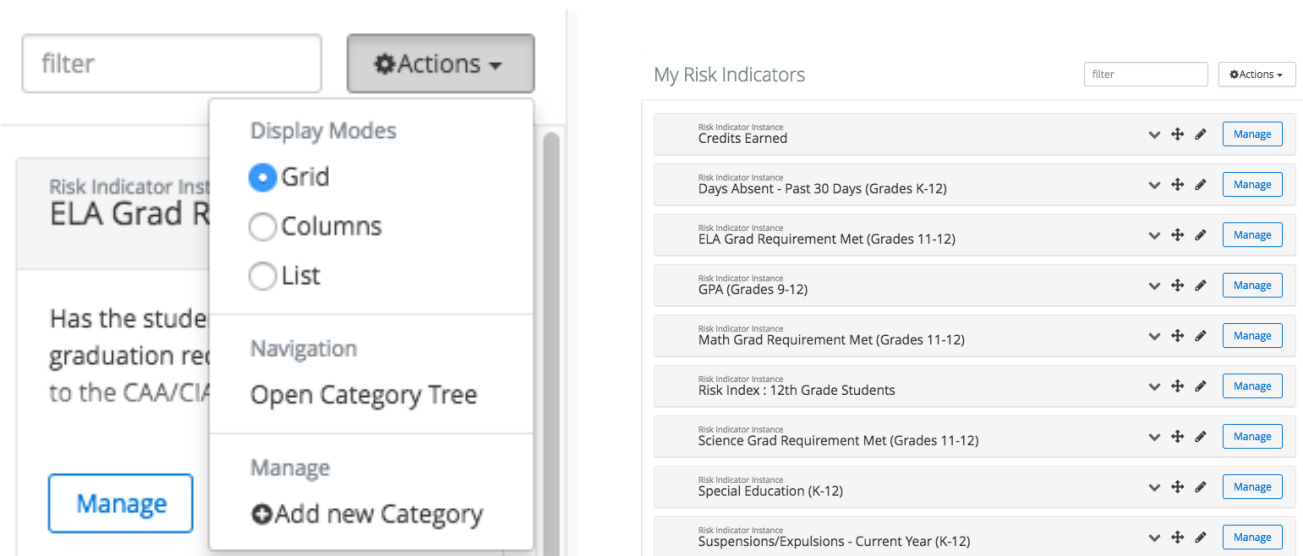

My Risk Indicator.

When a user creates new risk indicator configurations, they will be added to your **My Risk Indicators** page and displayed in grid view by default.

To switch the display mode, click the **Actions gear** button in the upper right-hand corner. You can switch from the default **Grid** to the **Columns** or **List**.

To view the description click the caret icon.

My Risk Indicators filter Actions ▾

Risk Indicator Instance
Credits Earned ▼ + ✎ [Manage](#)

Risk Indicator Instance
Days Absent - Past 30 Days (Grades K-12) ▲ + ✎ [Manage](#)