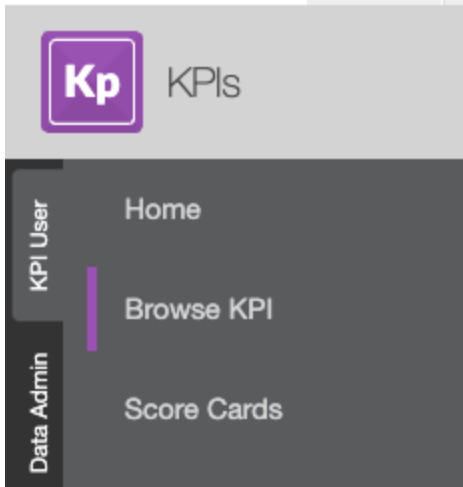

## GPA Averages by Program

The GPA Averages by Program extract displays the average grade point average (GPA) of students in a group, broken down by a particular Service.

Navigate to the **Key Performance Indicators** Application and click on **Browse KPI** on the left navigation screen.