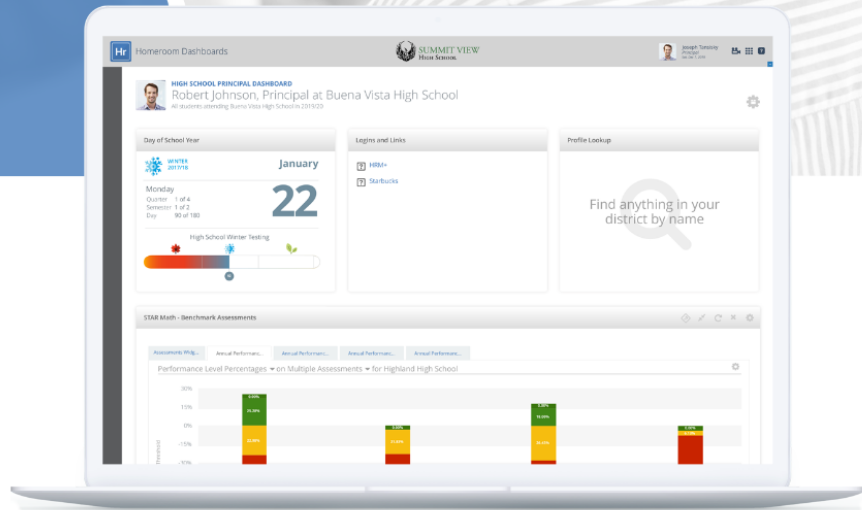

 **HOMEROOM DASHBOARDS
RELEASE NOTES 2022.12.2**

Introduction

The following document will highlight our various improvements to our application Homeroom Dashboards, located in our application bundle “Dashboards and Distributions”.

<https://schooldata.net/suite/applications/homeroom-dashboards/>

Improvement

HOMEROOMV2-2060

Add GradeLevel filter and SchoolType to the Screen View Collections builder.

Bugs

HOMEROOMV2-1976

Gridster resizing adds whitespace below the container instead of resizing the container.