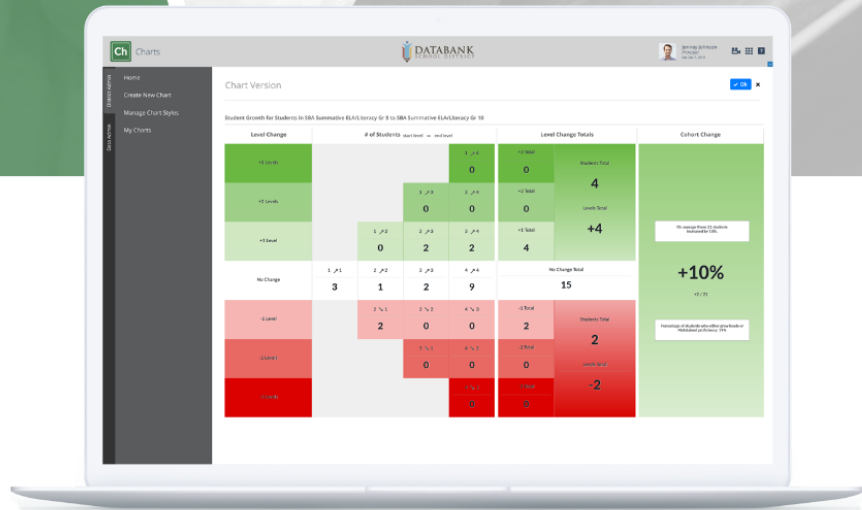

CHARTS
Release Notes - 2022.10.7

Introduction

The following document will highlight our various improvements to our application Charts, located in our application bundle “Data Extracts”.

<https://schooldata.net/suite/applications/charts/>

New Feature

CM-1303

Create multiple Assessment versions of the Chart

Configuration

CM-1304

Adding Student Counts to hover over in Percentage Chart